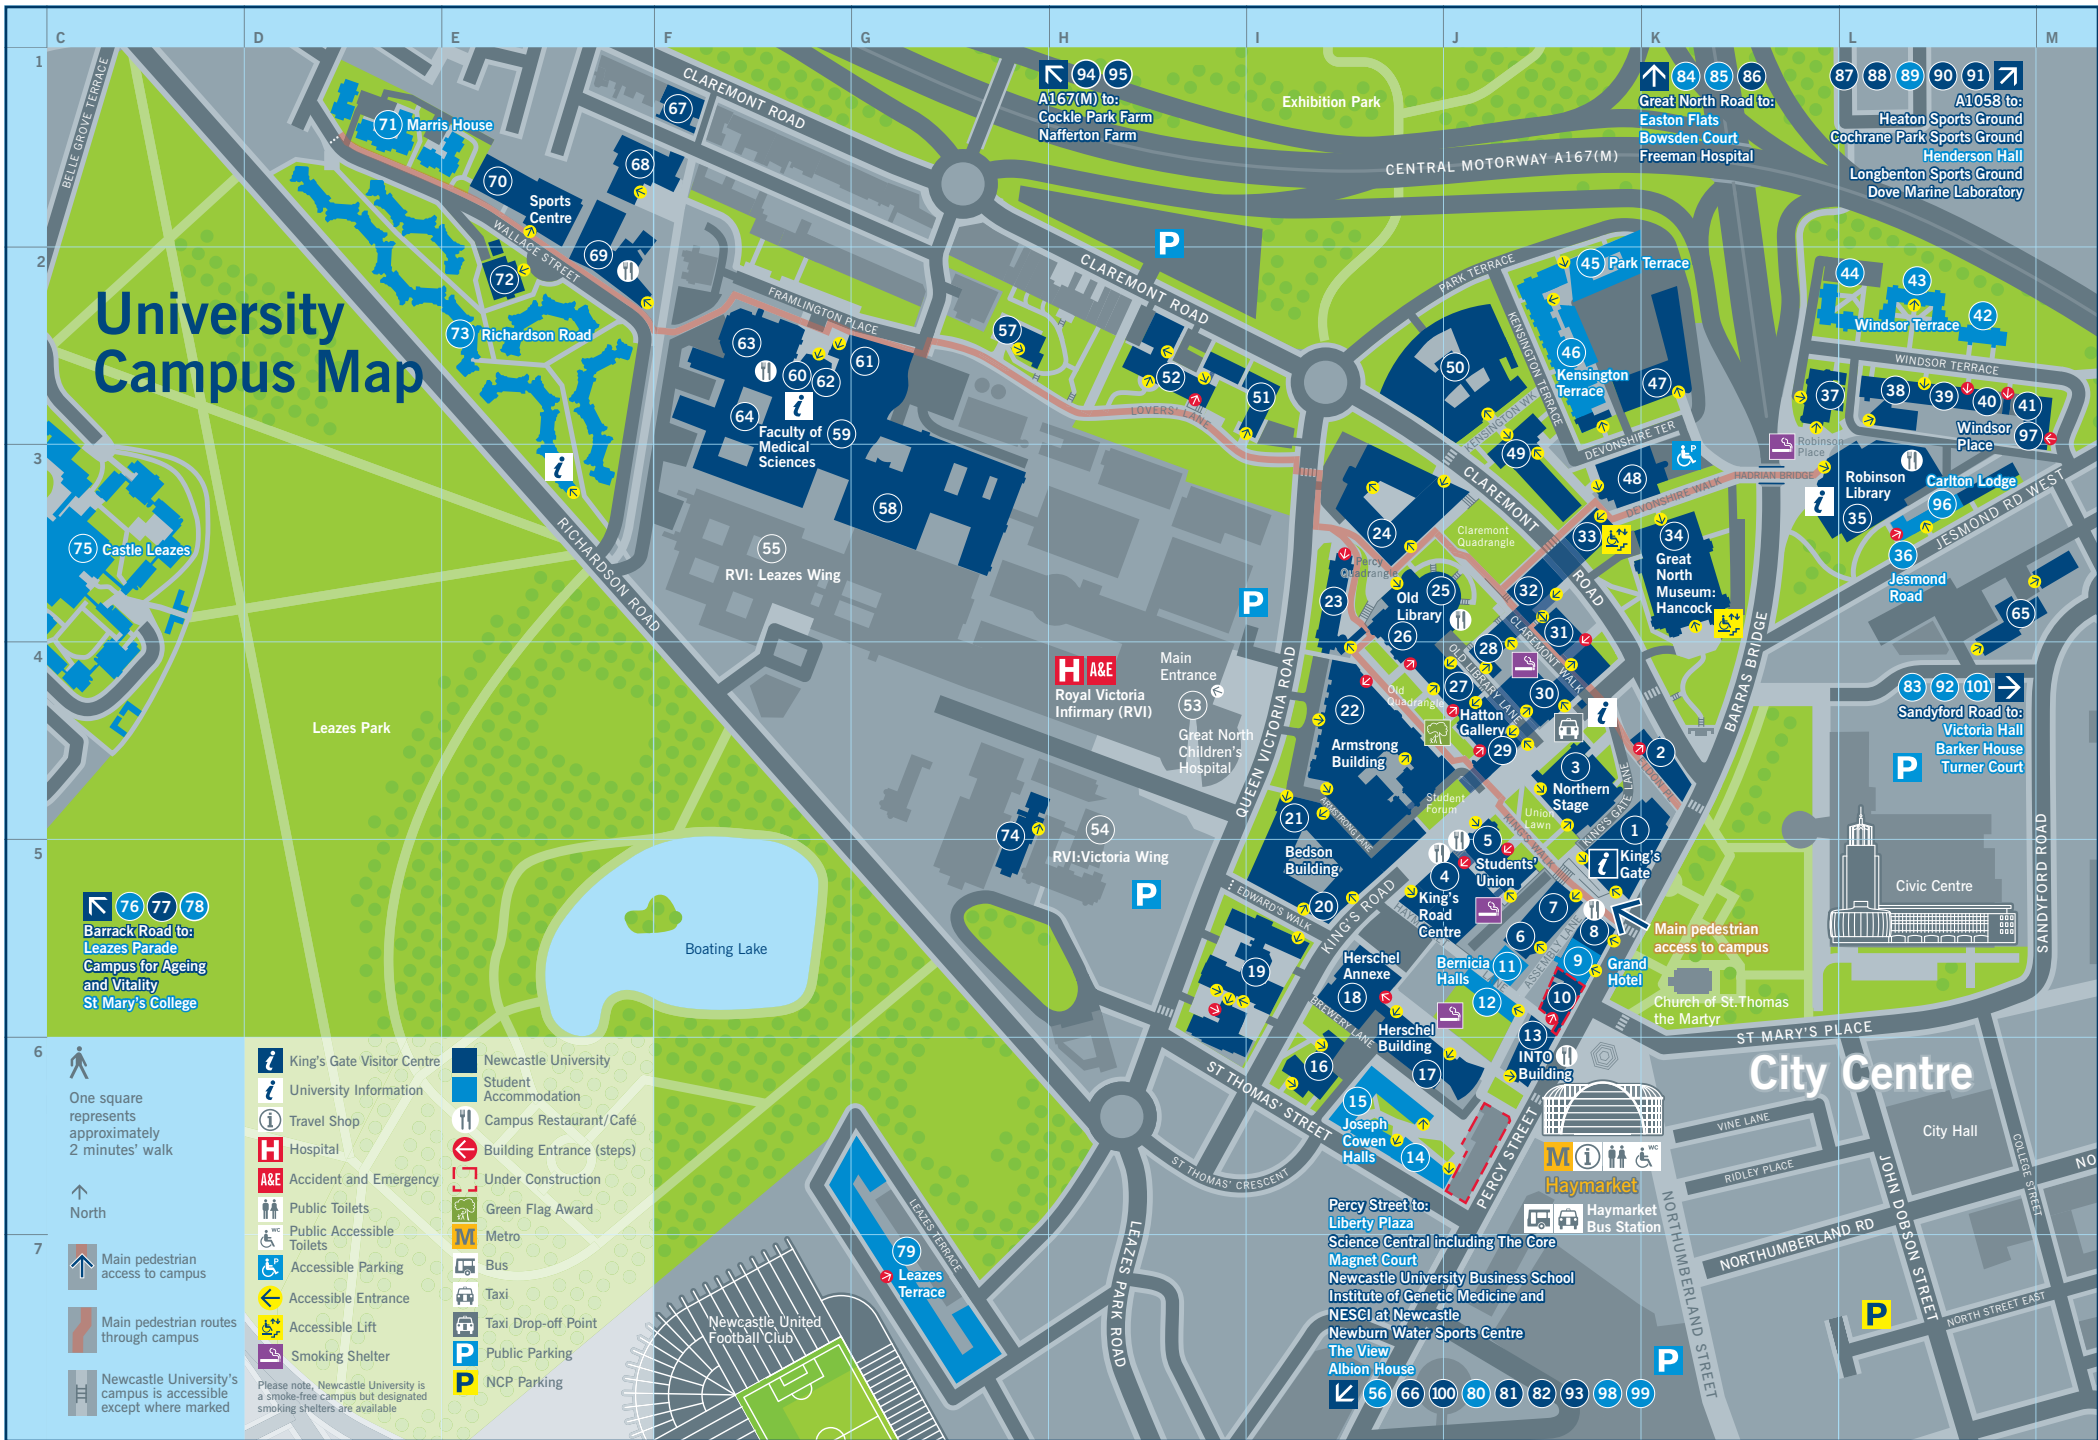

University Campus Map

Barrack Road to:
Leazes Parade
Campus for Ageing
and Vitality
St Mary's College

One square
represents
approximately
2 minutes' walk

North

Main pedestrian
access to campus

Main pedestrian routes
through campus

Newcastle University's
campus is accessible
except where marked

King's Gate Visitor Centre	Newcastle University
University Information	Student Accommodation
Travel Shop	Campus Restaurant/Café
Hospital	Building Entrance (steps)
Accident and Emergency	Under Construction
Public Toilets	Green Flag Award
Public Accessible Toilets	Metro
Accessible Parking	Bus
Accessible Entrance	Taxi
Accessible Lift	Taxi Drop-off Point
Smoking Shelter	Public Parking
	NCP Parking

Percy Street to:
Liberty Plaza
Science Central including The Core
Magnet Court
Newcastle University Business School
Institute of Genetic Medicine and
NESCI at Newcastle
Newburn Water Sports Centre
The View
Albion House