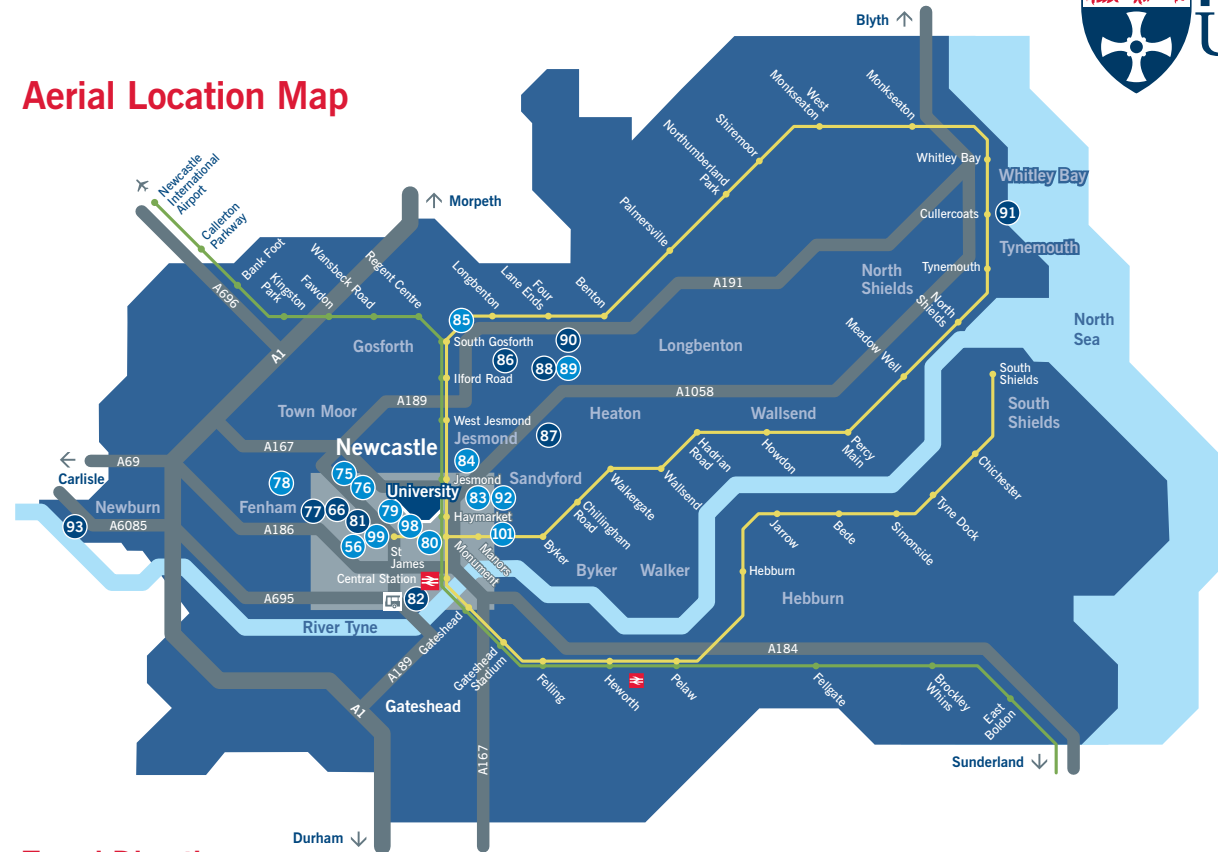

### Key

-  Rail Station
-  Coach Station
-  Green Metro Line (between Newcastle International Airport and Sunderland)
-  Yellow Metro Line (between South Shields and the coast)
-  City Centre
-  Newcastle University
-  Student Accommodation

## Aerial Location Map

## Travel Directions

### Road (private transport)

The University is based right in the city centre. From the north or south follow the A1 towards Newcastle. Leave the A1 (Newcastle Western Bypass) at the junction with the A167/A696 and follow signs for the 'City Centre'. From the A167 take the exit marked 'Universities, RVI and Eldon Square', which brings you on to Claremont Road. From the west follow the A69 to the junction with the A1, and then take the A1 northbound. Leave the A1 at the next junction, signposted 'City (West), Westerhope B6324'. Follow signs for the 'City Centre A167'. Leave at the exit marked 'Universities, RVI and Eldon Square', which brings you on to Claremont Road.