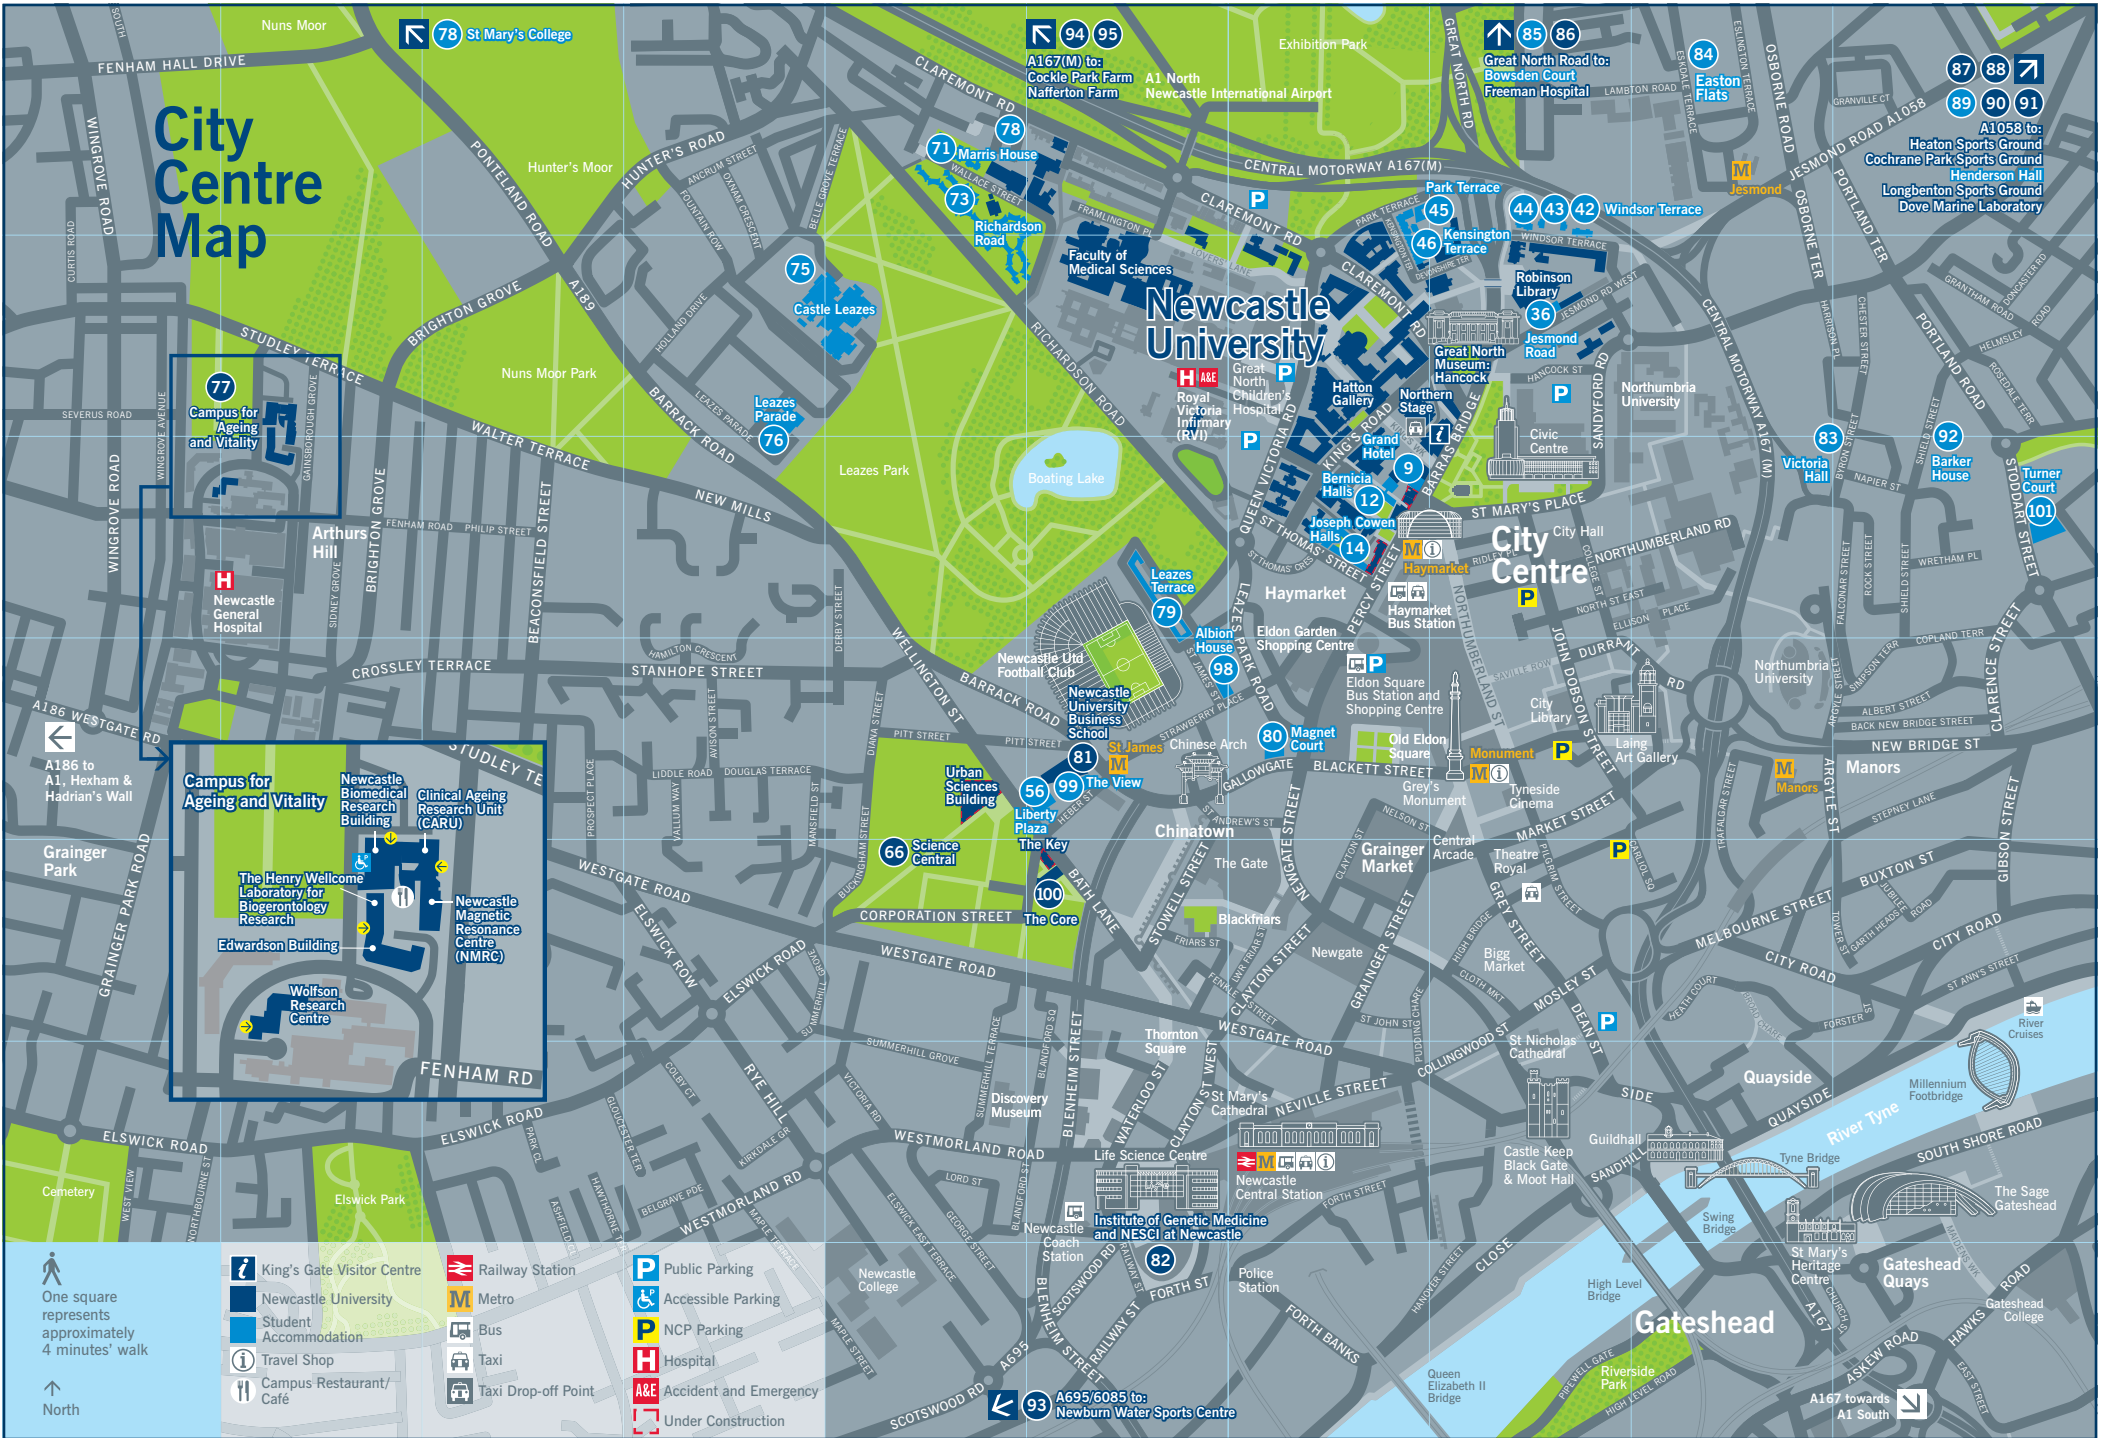

One square represents approximately 4 minutes' walk

↑ North

- |  |                            |  |                     |  |                        |
|--|----------------------------|--|---------------------|--|------------------------|
|  | King's Gate Visitor Centre |  | Railway Station     |  | Public Parking         |
|  | Newcastle University       |  | Metro               |  | Accessible Parking     |
|  | Student Accommodation      |  | Bus                 |  | NCP Parking            |
|  | Travel Shop                |  | Taxi                |  | Hospital               |
|  | Campus Restaurant/Café     |  | Taxi Drop-off Point |  | Accident and Emergency |
|  |                            |  | Under Construction  |  |                        |

# University Campus Map

Barrack Road to:  
 Leazes Parade  
 Campus for Ageing  
 and Vitality  
 St Mary's College

One square  
 represents  
 approximately  
 2 minutes' walk  
  

 North

Main pedestrian  
 access to campus  
  

## Aerial Location Map

## Travel Directions